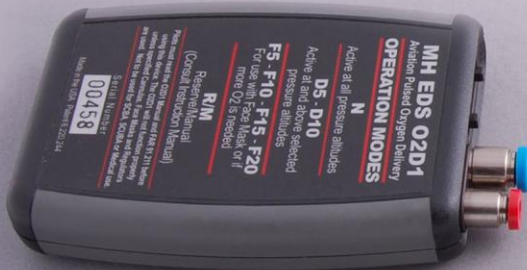

Tollfree: 800-468-8185 | Local: 541-923-4100

CUSTOM BUILT-IN AND CARRY ON AVIATION OXYGEN SYSTEMS

00EDS-1070-01

The EDS-1070-01 feed tube allows you to connect from your XCP regulator to any of our portable EDS units.

4 mm (red) tube plugs into the red EDS inlet.

~84" Length

Metal CPC fitting plugs into any of our XCP series regulators.

Mountain High Oxygen, 2244 SE Airport Way, Suite 100, Redmond, OR. 97756 (541-923-4100) MHOxygen.com

5IEDS-0014-01

Tollfree: 800-468-8185 | Local: 541-923-4100

CUSTOM BUILT-IN AND CARRY ON AVIATION OXYGEN SYSTEMS

00EDS-1070-01

The EDS-1070-01 feed tube allows you to connect from your XCP regulator to any of our portable EDS units.