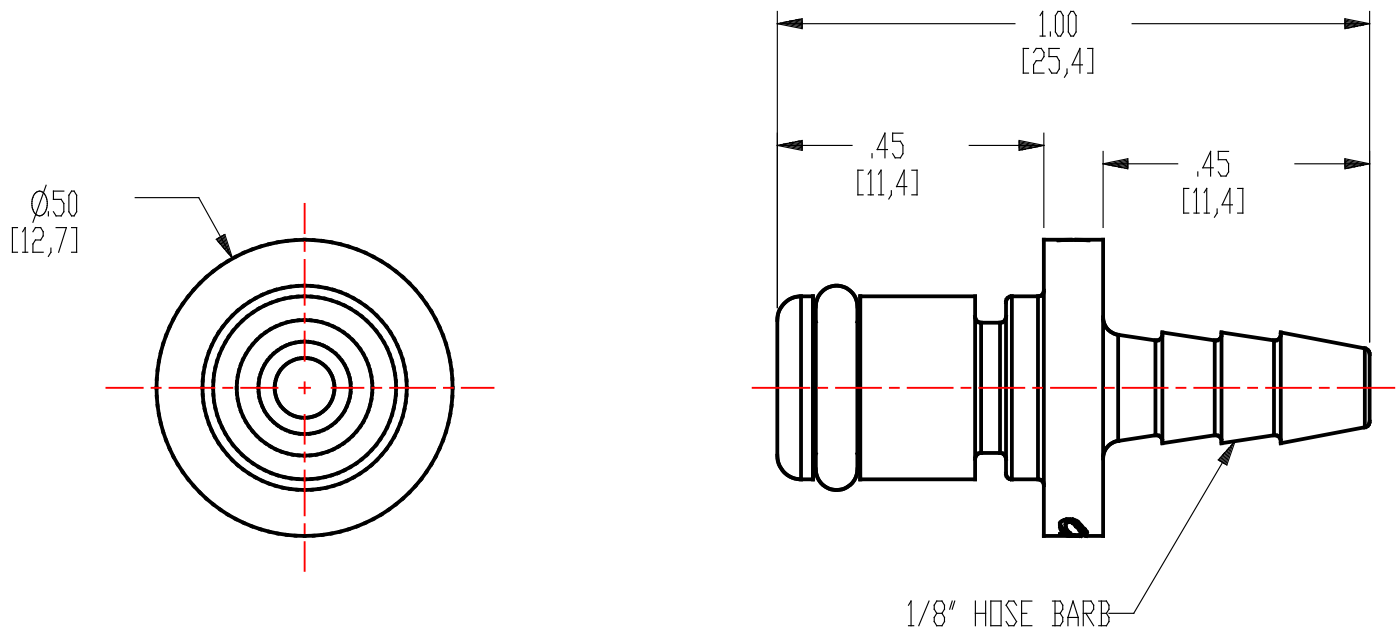

**Technical details:**

**Description:** 1/8" Hose Barb Non-Valved In-Line Coupling Insert

**Materials:**

**Main Components:** Natural white Acetal

**Seals:** BUNA-N

**Valve:** N/A

**Valve Spring:** N/A

**Standard Packaging Quantity:** 25