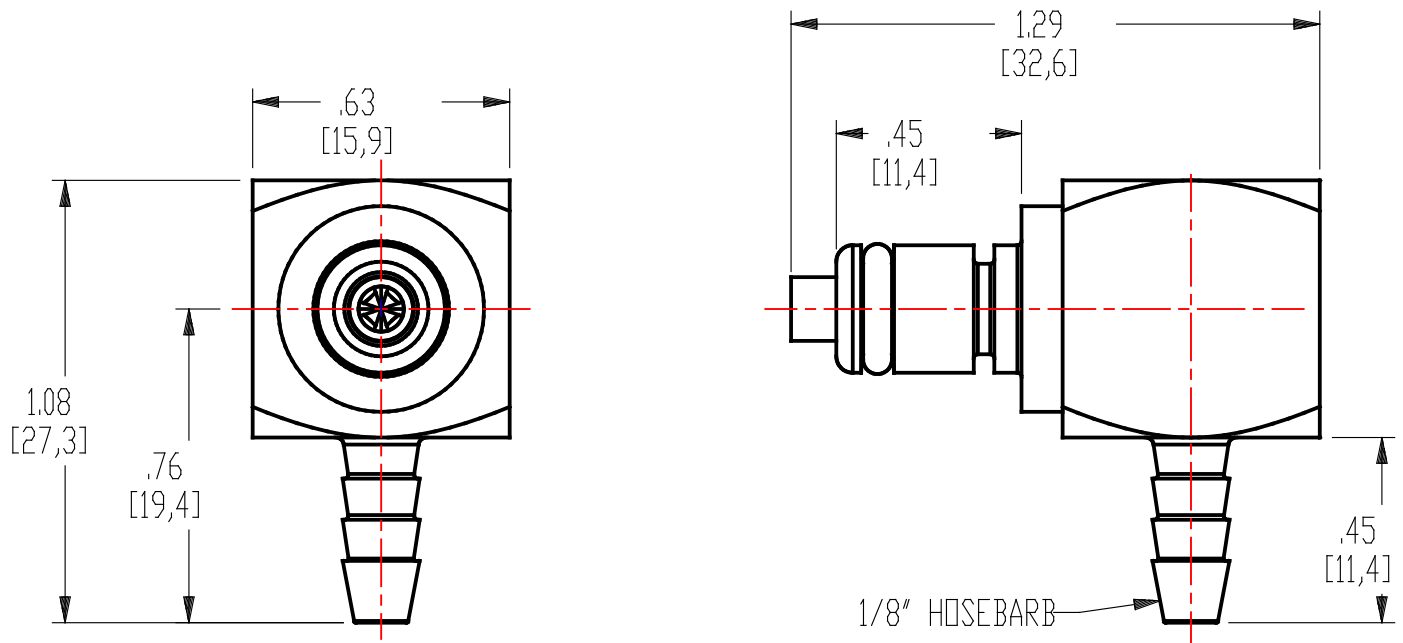

**Technical details:**

**Description:** 1/8" Hose Barb Valved Elbow Coupling Insert

**Materials:**

**Main Components:** Chrome Plated Brass

**Valve:** Natural Acetal

**Valve Spring:** Stainless Steel

**Seals:** BUNA-N